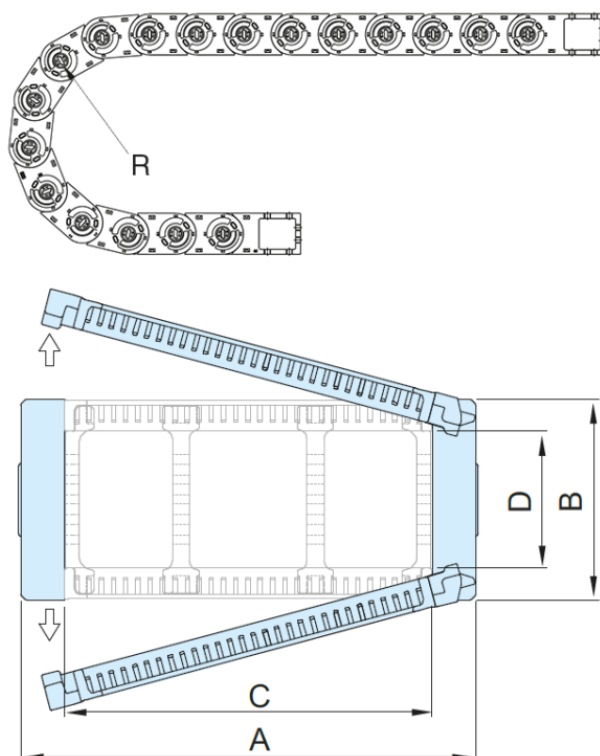

Article number: 18ST095N075R150

Description: ST Shift cable chain, ST095N.075 Radius 150 - Hoved nr. (1LK)

Type: ST 095N.075.R150

Measures

A = 113

B = 82

C = 75

D = 56

I = 95

R = 150